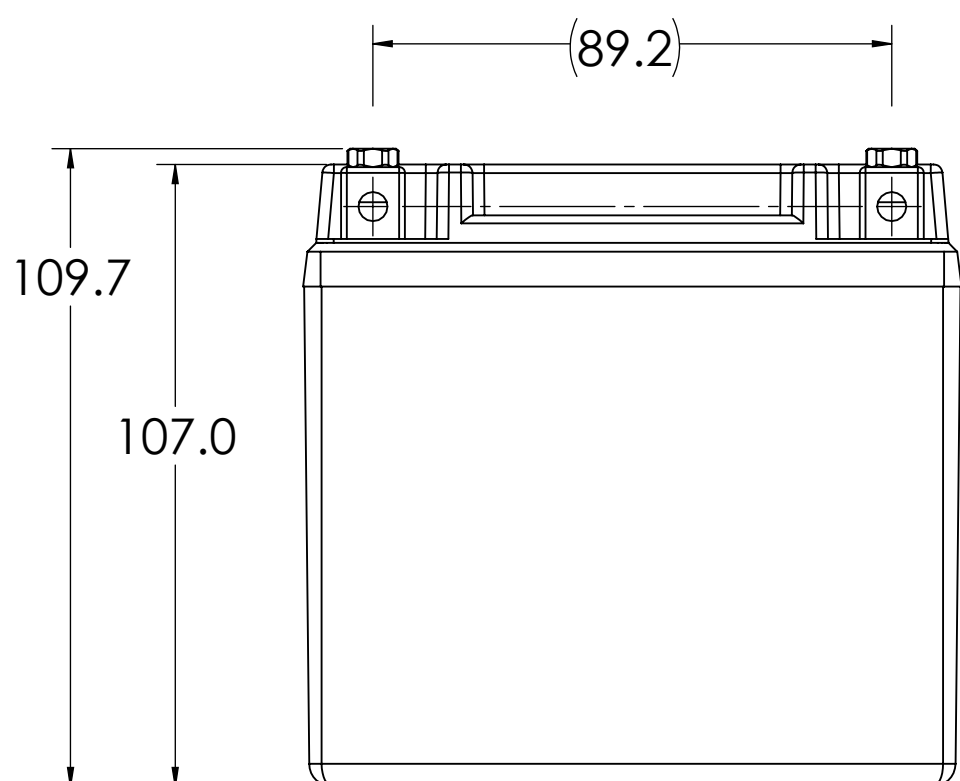

K212V3A - 4S1P (Preliminary)	
Voltage	12.8V
Capacity	2.6 Ahr
Weight	1.0 lbs
Dimensions	L4.12" x W2.75" x H3.6"

K212V5A - 4S2P (Preliminary)	
Voltage	12.8V
Capacity	5.2 Ahr
Weight	2.0 lbs
Dimensions	L4.12" x W2.75" x H4.3"