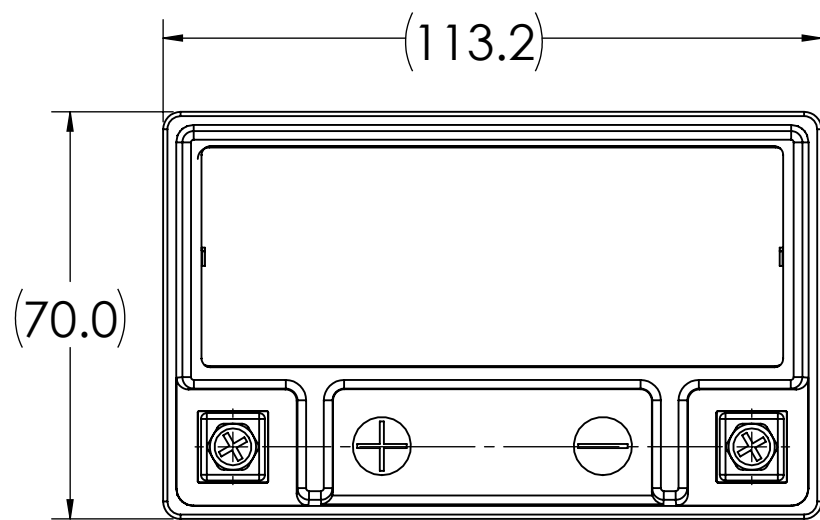

K212V3A - 4S1P (Preliminary)	
Voltage	12.8V
Capacity	2.6 Ahr
Weight	1.0 lbs
Dimensions	L4.12" x W2.75" x H3.6"

K212V5A - 4S2P (Preliminary)	
Voltage	12.8V
Capacity	5.2 Ahr
Weight	2.0 lbs
Dimensions	L4.12" x W2.75" x H4.3"